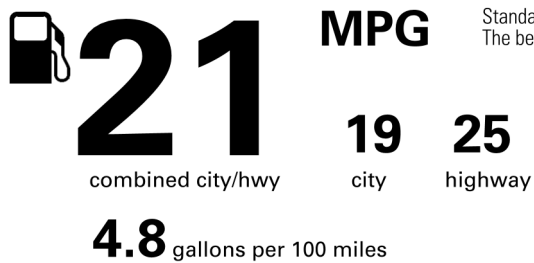

**BASE MANUFACTURER'S SUGGESTED RETAIL PRICE \$56,070.00**

**OPTIONAL EQUIPMENT**

FE	50 STATE EMISSIONS	
MR	Power Tilt/Slide Moonroof	850.00
63.	Floor Mats- All Weather- '4Runner'	248.00
5A.	Cargo Cover- Retractable Black	135.00
W0.	Wheels- 18" Accessory TRD Black	1,325.00
WK.	Wheel Locks- Black Chrome	90.00
T7.	Badge Inserts- Rr TOYOTA Matte Black	65.00
T4.	Badge Overlay- Front Emblem Black	65.00
R5.	Cargo Tray- All Weather '4Runner'	140.00
MF.	Mudguards- Fr +Rr Molded Black '4Runner'	175.00

Not Original - Copy

Created on 2026-05-27 19:07:57 (UTC)

**EPA DOT Fuel Economy and Environment**

**Gasoline Vehicle**

**Fuel Economy**

**You spend \$3,250 more in fuel costs over 5 years** compared to the average new vehicle.