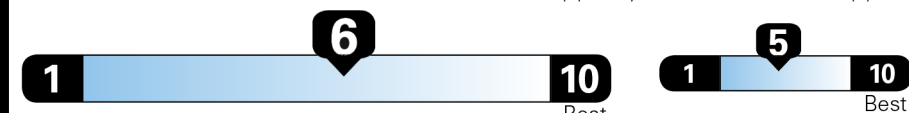

You save

\$1,250

in fuel costs over 5 years compared to the average new vehicle.

Annual fuel cost

\$1,450

Fuel Economy & Greenhouse Gas Rating (tailpipe only) Smog Rating (tailpipe only)

This vehicle emits 257 grams CO₂ per mile. The best emits 0 grams per mile (tailpipe only). Producing and distributing fuel also create emissions; learn more at fuel economy.gov.